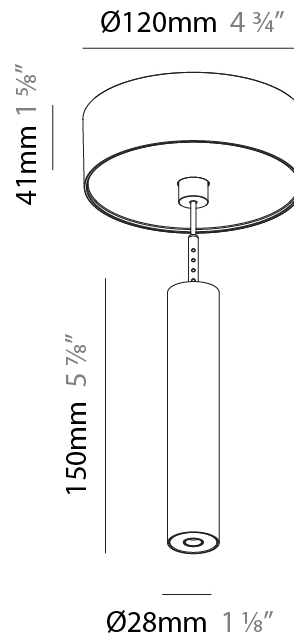

GENERAL

Series: Hangover
Subseries: Hangover Plug Monopoint Surface Canopy
Brand: Prolight
Division: Architectural
Mounting Type: Suspension
Mounting Location: Ceiling
Subcategory: Pendant

PHYSICAL

Shape: Cylinder
Diameter (mm): 28
Diameter (in): 1 1/8
Height (mm): 150
Height (in): 5 7/8
Max. Overall Height (mm): 2150
Max. Overall Height (in): 84 3/8
Light Distribution: Downlight
Weight (kg): 0.422
Weight (lbs): 0.93
Fixture Finish: SSR / BKV / CWI / CRY / HAB / UFT / ITA / RUA / FTG / MYG / LOD / PUS / FRO / FUP / KIA / POP / BLS / SPG / MEY / GOH / GUM / CHC / COM / ABZ / JAG / OBR / MOS / ROR
Fixture Material: Aluminum
Cable Details: 2000mm or 4000mm Black Cable

ELECTRICAL

Lamp Type: LED (Zhaga Standard)
Input Wattage (W): 6.6
Total Output Wattage (W): 6
Dimming: Tri-Mode (Non-Dimming and Phase Dimming (120Vac only) and 0-10V Dimming)
Driver Included: Yes
Driver Location: External
Driver Type: Constant Current - Universal
Driver Class: Class 2
Housing: ENCP3 w/Quick Connect
Input Voltage (V): 120 - 277
Constant Current (MA): 500

LED

Number of LEDs: 1
Color Temperature (°K): 2700 / 3000 / 4000
Max. Delivered Lumen (lm): 330 / 360 / 380
CRI: >90 CRI
Efficiency (%): 86
Lamp Life (hrs): 50000
Upon Request: ***3500K available in minimum quantities (larger quantities upon request)

OPTICAL

Optic°: 24 / 32 / 34 / 55 / 58

RATINGS AND CERTIFICATIONS

Certified By: Certified for North American Standards
IP rating: IP20