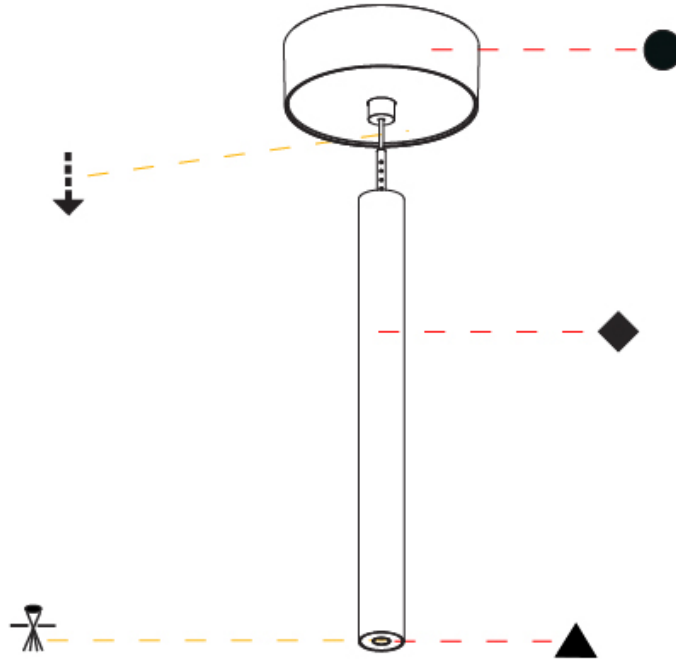

Shape: Cylinder
 Diameter (mm): 28
 Diameter (in): 1 1/8
 Height (mm): 300
 Height (in): 11 13/16
 Max. Overall Height (mm): 2300
 Max. Overall Height (in): 90 3/16
 Light Distribution: Downlight
 Weight (kg): 0.75
 Weight (lbs): 1.65
 Fixture Finish: [SSR / BKV / CWI / CRY / HAB / UFT / ITA / RUA / FTG / MYG / LOD / PUS / FRO / FUP / KIA / POP / BLS / SPG / MEY / GOH / GUM / CHC / COM / ABZ / JAG / OBR / MOS / ROR](#)
 Fixture Material: Aluminum
 Cable Details: [2000mm or 4000mm Black Cable](#)

OPTICAL

Optic°: [24 / 32 / 34 / 55 / 58](#)

RATINGS AND CERTIFICATIONS

Certified By: Certified for North American Standards
 IP rating: IP20

HANGOVER PLUG MONOPOINT SURFACE CANOPY SUSPENSION

A30845-

PROJECT
TYPE
SPECIFIER
QUANTITY
DATE

Shape: Cylinder
 Diameter (mm): 28
 Diameter (in): 1 1/8
 Height (mm): 450
 Height (in): 17 11/16
 Max. Overall Height (mm): 2450
 Max. Overall Height (in): 96 7/16
 Light Distribution: Downlight
 Weight (kg): 0.504
 Weight (lbs): 1.11
 Fixture Finish: [SSR / BKV / CWI / CRY / HAB / UFT / ITA / RUA / FTG / MYG / LOD / PUS / FRO / FUP / KIA / POP / BLS / SPG / MEY / GOH / GUM / CHC / COM / ABZ / JAG / OBR / MOS / ROR](#)
 Fixture Material: Aluminum
 Cable Details: [2000mm or 4000mm Black Cable](#)