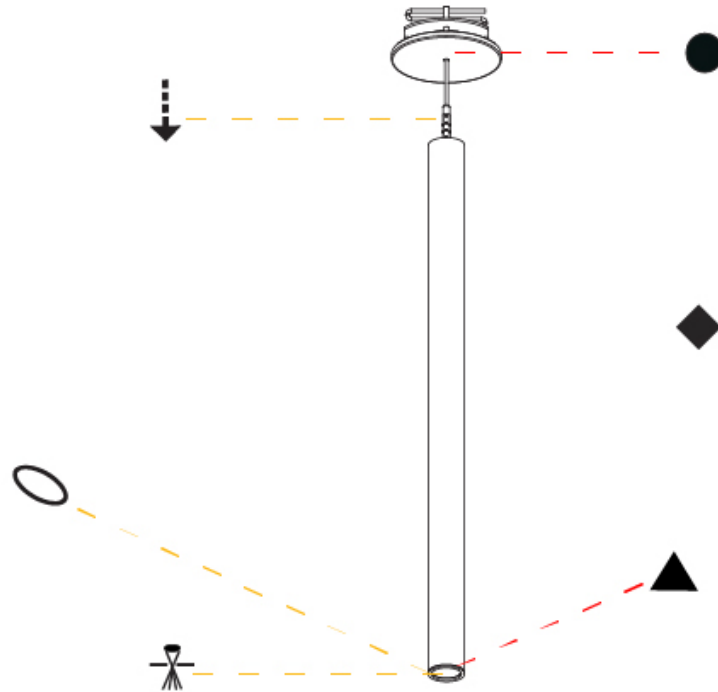

HANGOVER PLUG SHINE MONOPOINT RECESSED CANOPY SUSPENSION

A30844-

PROJECT	_____
TYPE	_____
SPECIFIER	_____
QUANTITY	_____
DATE	_____

A